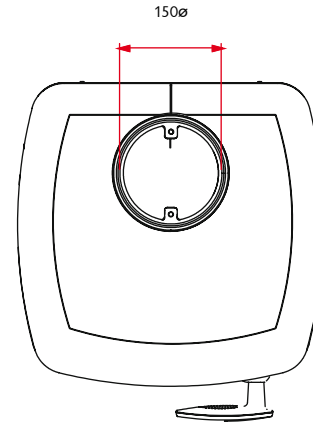

charnwood 
TOR PICO
STOVE DIMENSIONS

The TOR is the new contemporary wood burning stove from Charnwood. Three gently curved glass panels offer a spectacular view of the fire from the front and from the sides whilst a highly advanced combustion system ensures exceptional clean burning and outstanding efficiency. The TOR is DEFRA exempted for burning wood in smoke control areas.

Heat Output to Room	5kW (17,000 btu/hr)
Flue Outlet	Top 150mm (6") diameter
Maximum Log Length	300mm (11.5 inches)
Weight	160kg